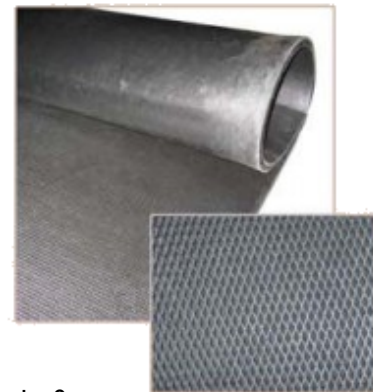

### Applications:

- High traffic areas
- Door & walkways
- Ute trays, etc
- Hallways, corridors, etc

Product Code	Gauge
SBS1015	1/8" - 5/16"

## Diamond Mat

### General Properties:

- Can cover large areas without movement
- Reduces damage to trays, floors
- Stress relief to animal muscles