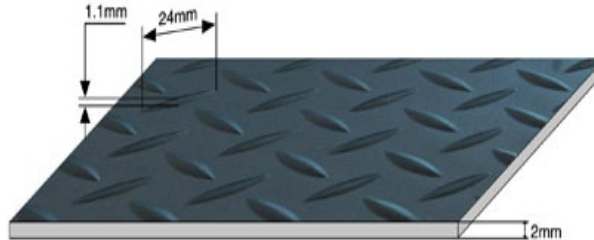

## Diamond Tread Pattern Floor

### General Properties:

- No joins
- Avoids Bacteria build-up
- Easy to clean
- Dries quickly
- Reduces chance of injury

### Features:

- Non-porous
- Surface protection
- Anti-slip 'Metal' pattern