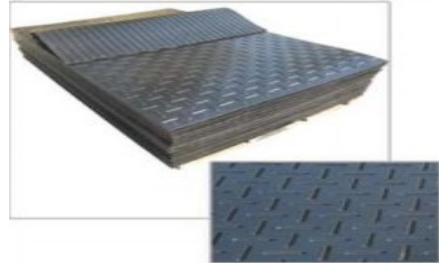

Grooved Rubber Mat

General Properties:

- Can cover large areas without movement
- Reduces damage to trays, floors
- Stress relief to animal muscles

Features:

- Made from recycled rubber
- Non-porous/absorbing
- Anti-slip design

Applications:

- Horse floats & stables
- Calf & pig pens
- Heavy work areas
- Truck beds

Product Code	Gauge	Size
SBS2015-1	1/2"	48" x 72"
SBS2015-2	11/16"	48" x 72"
SBS1032	12/16"	48" x 72"