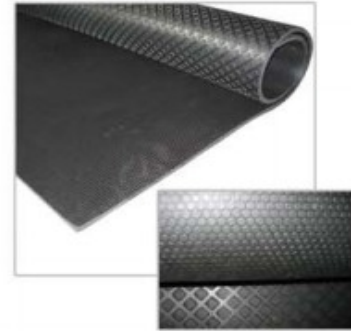

Hexagon Cow Stall Mat

General Properties:

- Can cover large areas without movement
- Reduces damage to trays, floors
- Stress relief to animal muscles

Features:

- Made from recycled rubber
- Non-porous/absorbing
- Anti-slip design

Applications:

- Horse floats & stables
- Calf & pig pens
- Heavy work areas
- Truck beds

Product Code	Gauge	Size
SBS1265	1/2"	48" x 72"