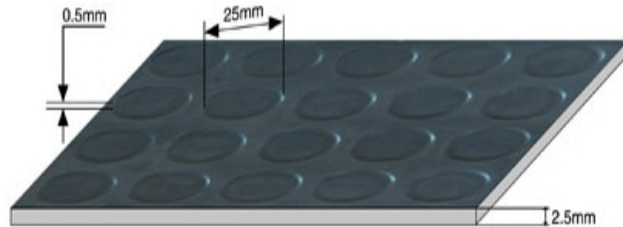

## Round Dot Rubber Floor

### General Properties:

- No joins
- Avoids Bacteria build-up
- Easy to clean
- Dries quickly
- Reduces chance of injury